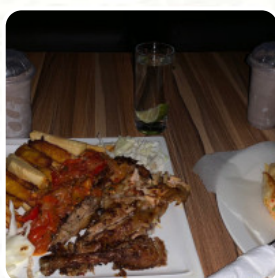

Metro Cafe' Grill Menu

<https://menulist.menu>

43 Libreville Cres, Wuse II, Abuja, Nigeria, Nasarawa
+234907752722 - <https://metrocafe.ng/>

On this website, you can find the **complete [menu](#) of Metro Cafe' Grill** from Nasarawa. Currently, there are **12** courses and drinks available. For *changing offers*, please contact the owner of the restaurant directly. You can also contact them through their website.