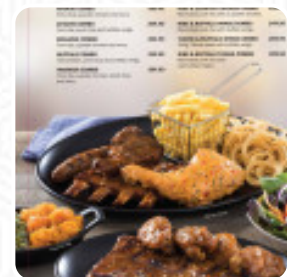

Here you can find the [menu of Eagle Mountain Spur Steak Ranch](#) in Thabazimbi. At the moment, there are 18 menus and drinks on the menu. You can inquire about changing offers via phone. What [Francois Prinsloo](#) likes about Eagle Mountain Spur Steak Ranch:

What a awesome experience, me and my family had an amazing visit and a shout out to the Manager and waiters they really looked after us exceptionally. 5 star rating I will refer all my colleagues to Eagle Mountain Spur Thabazimbi. Food: 5 Service: 5 Atmosphere: 5 [read more](#). The rooms on site are wheelchair accessible and can also be used with a wheelchair or physical disabilities, Depending on the weather conditions, you can also sit outside and eat. WiFi is available at no extra cost. What [Theo kriel (Kingpin)](#) doesn't like about Eagle Mountain Spur Steak Ranch:

Staff could be a bit more friendly Service: Dine in Meal type: Brunch Price per person: R 350–400 Food: 5 Service: 2 Atmosphere: 3 Recommended dishes: Cheesy Garlic Prawn Schnitzel, Calamari Strips [read more](#). Eagle Mountain Spur Steak Ranch from Thabazimbi is valued for its **tasty burgers**, to which delicious fries, salads and other sides are offered, Forbreakfast a versatile brunch is offered here. At the bar, you can still relax after the meal (or during it) with an alcoholic or non-alcoholic drink, Generally, the meals are prepared *in the shortest time and fresh* for you.