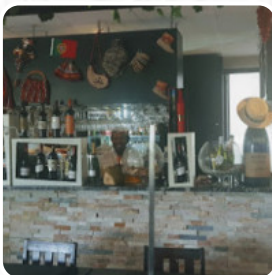

O Espeto Menu

<https://menulist.menu>

7 Faurie St, Sonheuwel Central, Mbombela, 1201, South Africa
+27137411048 - <https://www.facebook.com/OEspetoSA>

Here you can find the menu of O Espeto in Mbombela. At the moment, there are **21** menus and drinks on the food list. You can inquire about **seasonal or weekly deals** via phone. What [User](#) likes about O Espeto: The best traditional Portuguese restaurant in Nelspruit, fantastic service. Eating is simple and tasty, they do what they know because it is a passion for the food that makes them so unique. Please do not take my word, because you try it yourself. [read more](#). The diner is accessible and can therefore also be used with a wheelchair or physiological disabilities, Depending on the weather conditions, you can also sit outside and eat. WiFi is available free of charge. What [Rhodes A](#) doesn't like about O Espeto: Not great. We had a chicken liver starter with 2 bolo do caco (round heavy breads like English muffins) Tasty and very large portion. One bread would have been enough for us. I had a beef espetada which is 6 cubes of meat on a skewer. Nothing else. Sides are ordered and charged separately. Ordered medium rare, meat was very rare, bordering on cold inside. I had chips on the side, not very good. We weren't offered a w... [read more](#). A selection of fine [seafood](#) meals is offered by the O Espeto from Mbombela, Furthermore, the visitors are thrilled with the exquisite *Portuguese meals* listed on the menu. You have the option to, after the meal (or during it), still relax at the bar with an alcoholic or non-alcoholic drink, The palate also enjoys easy digestible Mediterranean meals that are available.