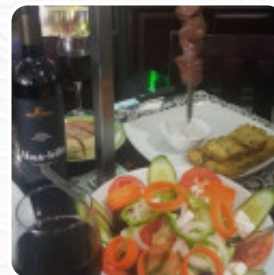

O Espeto Menu

<https://menulist.menu>

7 Faurie St, Sonheuwel Central, Mbombela, 1201, South Africa
+27137411048 - <https://www.facebook.com/OEspetoSA>

Here you can find the menu of O Espeto in Mbombela. At the moment, there are **21** menus and drinks on the food list. You can inquire about **seasonal or weekly deals** via phone. What [User](#) likes about O Espeto: The best traditional Portuguese restaurant in Nelspruit, fantastic service. Eating is simple and tasty, they do what they know because it is a passion for the food that makes them so unique. Please do not take my word, because you try it yourself. [read more](#). The diner is accessible and can therefore also be used with a wheelchair or physiological disabilities, Depending on the weather conditions, you can also sit outside and eat. WiFi is available free of charge. What [Rhodes A](#) doesn't like about O Espeto: Not great. We had a chicken liver starter with 2 bolo do caco (round heavy breads like English muffins) Tasty and very large portion. One bread would have been enough for us. I had a beef espetada which is 6 cubes of meat on a skewer. Nothing else. Sides are ordered and charged separately. Ordered medium rare, meat was very rare, bordering on cold inside. I had chips on the side, not very good. We weren't offered a w... [read more](#). A selection of fine [seafood](#) meals is offered by the O Espeto from Mbombela, Furthermore, the visitors are thrilled with the exquisite *Portuguese meals* listed on the menu. You have the option to, after the meal (or during it), still relax at the bar with an alcoholic or non-alcoholic drink, The palate also enjoys easy digestible Mediterranean meals that are available.

O Espeto Menu

Mains

ESPETADA

Alcoholic Drinks

SANGRIA

BEER

Seafood

PRAWN

CALAMARI

***These types of dishes are
being served***

FISH

TUNA STEAK

Ingredients Used

MEAT

GARLIC

PORK MEAT