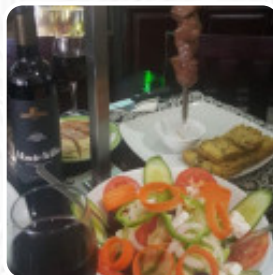

O Espeto Menu

<https://menulist.menu>

7 Faurie St, Sonheuwel Central, Mbombela, 1201, South Africa
+27137411048 - <https://www.facebook.com/OEspetoSA>

Here you can find the menu of O Espeto in Mbombela. At the moment, there are **21** menus and drinks on the food list. You can inquire about **seasonal or weekly deals** via phone. What [User](#) likes about O Espeto: The best traditional Portuguese restaurant in Nelspruit, fantastic service. Eating is simple and tasty, they do what they know because it is a passion for the food that makes them so unique. Please do not take my word, because you try it yourself. [read more](#). The diner is accessible and can therefore also be used with a wheelchair or physiological disabilities, Depending on the weather conditions, you can also sit outside and eat. WiFi is available free of charge. What [Rhodes A](#) doesn't like about O Espeto: Not great. We had a chicken liver starter with 2 bolo do caco (round heavy breads like English muffins) Tasty and very large portion. One bread would have been enough for us. I had a beef espetada which is 6 cubes of meat on a skewer. Nothing else. Sides are ordered and charged separately. Ordered medium rare, meat was very rare, bordering on cold inside. I had chips on the side, not very good. We weren't offered a w... [read more](#). A selection of fine [seafood](#) meals is offered by the O Espeto from Mbombela, Furthermore, the visitors are thrilled with the exquisite *Portuguese meals* listed on the menu. You have the option to, after the meal (or during it), still relax at the bar with an alcoholic or non-alcoholic drink, The palate also enjoys easy digestible Mediterranean meals that are available.

O Espeto Menu

Mains

ESPETADA

Alcoholic Drinks

SANGRIA

BEER

Seafood

PRAWN

CALAMARI

***These types of dishes are
being served***

FISH

TUNA STEAK

Ingredients Used

MEAT

GARLIC

PORK MEAT