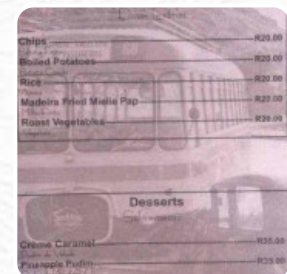

O Espeto Menu

<https://menulist.menu>

7 Faurie St, Sonheuwel Central, Mbombela, 1201, South Africa
+27137411048 - <https://www.facebook.com/OEspetoSA>

Here you can find the menu of O Espeto in Mbombela. At the moment, there are **21** menus and drinks on the food list. You can inquire about **seasonal or weekly deals** via phone. What [User](#) likes about O Espeto: The best traditional Portuguese restaurant in Nelspruit, fantastic service. Eating is simple and tasty, they do what they know because it is a passion for the food that makes them so unique. Please do not take my word, because you try it yourself. [read more](#). The diner is accessible and can therefore also be used with a wheelchair or physiological disabilities, Depending on the weather conditions, you can also sit outside and eat. WiFi is available free of charge. What [Rhodes A](#) doesn't like about O Espeto: Not great. We had a chicken liver starter with 2 bolo do caco (round heavy breads like English muffins) Tasty and very large portion. One bread would have been enough for us. I had a beef espetada which is 6 cubes of meat on a skewer. Nothing else. Sides are ordered and charged separately. Ordered medium rare, meat was very rare, bordering on cold inside. I had chips on the side, not very good. We weren't offered a w... [read more](#). A selection of fine [seafood](#) meals is offered by the O Espeto from Mbombela, Furthermore, the visitors are thrilled with the exquisite *Portuguese meals* listed on the menu. You have the option to, after the meal (or during it), still relax at the bar with an alcoholic or non-alcoholic drink, The palate also enjoys easy digestible Mediterranean meals that are available.