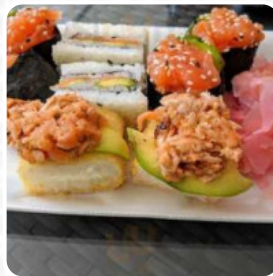

A comprehensive menu of Yamada Sushi from Norwood iNingizimu Afrika covering all 1 courses and drinks can be found here on the food list. For *seasonal or weekly deals*, please get in touch via phone or use the contact details provided on the website. What [User](#) likes about Yamada Sushi:

Regular takeout spot for us via UberEats. I've never been to the restaurant so I can only comment on the food. The veg sushi platter has 16 pieces and is good value for money. The veg handroll is particularly delicious. The Husband has the veg fried noodles which he enjoys a lot. I actually prefer the plain fried noodles which is a bit expensive (~R60) however it is a very generous portion. The menu is quite extensive... [read more](#). In the Yamada Sushi from Norwood iNingizimu Afrika, a lot of emphasis is placed on the preparation of **healthy, fine Japanese menus** with fresh vegetables, fish and meat, Besides, the creative blend of different dishes with new and sometimes adventurous ingredients is appreciated by the guests - a good case of Asian Fusion. The **dishes are prepared authentically Asian**, among the specialties of this place are particularly the Sashimi and Sashimi.