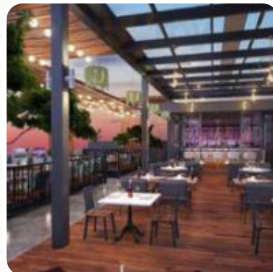

The Ivy Champagne Garden Menu

<https://menulist.menu>

2 Arbroath Road, Bedfordview I-, South Africa, Bedfordview, Johannesburg iNingizimu Afrika

+27102039054

A comprehensive [menu](#) of The Ivy Champagne Garden from Bedfordview, Johannesburg iNingizimu Afrika covering all **4** dishes and drinks can be found here on the card. For **changing offers**, please get in touch via phone or use the contact details provided on the website. What [User](#) likes about The Ivy Champagne Garden: We went on Thursday evening for your grand opening we had an amazing time your venue is stunning, the view is breathtaking, food was amazing the portion sizes are huge!! Staff are very friendly offer good service! My friend who was visiting us from the UK loved it it finished of her holiday perfectly we will defiantly be back [read more](#). Brace yourself for inventive blends of different ingredients at The Ivy Champagne Garden in Bedfordview, Johannesburg iNingizimu Afrika, all in line with the vision of a astonishing fusion cuisine, Besides, the inventive blend of different menus with new and partially adventurous products is appreciated by the customers - a beautiful case of Asian Fusion. But the undisputed highlight of this restaurant is the tasty Sushi such as Maki and Te-Maki, with their *spicy sweet and spicy sauces and spices*, the Spanish menus are a favorite among the customers.