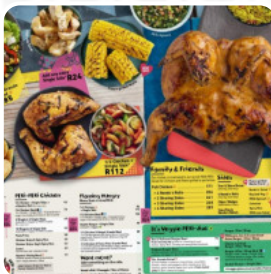

A complete menu of Nando's N12 Klerksdorp Drive Thru from [Klerksdorp](#) covering all **13** dishes and drinks can be found here on the menu. For *changing offers*, please get in touch via phone or use the contact details provided on the website. What [User](#) likes about Nando's N12 Klerksdorp Drive Thru: Ordered the boujee bowl . I enjoyed it . The service is quick and the staff are friendly . I have no complaints at all. The store is clean and placed in a convenient area . [read more](#). What [User](#) doesn't like about Nando's N12 Klerksdorp Drive Thru:

On 10th of June 2022 at 13:24, I made an order at Nando's Klerksdorp..... What a disappointment!!!!!! The meat was under done, it was not edible ... I ordered half hot and half extra hot but the meat was tasteless... It tasted like it was boiled and basted with a few grill marks ... I still remember my order hot pot extra hot, chicken stripes kids meal, pineapple mojito, quarter chicken, full chicken HALF HOT AND EXT... [read more](#). The restaurant and its rooms are wheelchair accessible and thus reachable with a wheelchair or physiological disabilities. Nando's N12 Klerksdorp Drive Thru from Klerksdorp is in demand for its exquisite burgers, to which crispy fries, salads and other sides are presented, Furthermore, the customers are thrilled with the exquisite **Portuguese dishes** listed on the menu. In case you want to have breakfast, a tasty brunch is offered to you.

Nando's N12 Klerksdorp Drive Thru Menu

Non alcoholic drinks

LEMON

Tex Mex

POTATO WEDGES

Rice

SPICY CHICKEN

Chicken

SOFT DRINK

Restaurant Category

VEGAN

Starters & Salads

POTATOE CHIPS

FRIES

Ingredients Used

CHICKEN